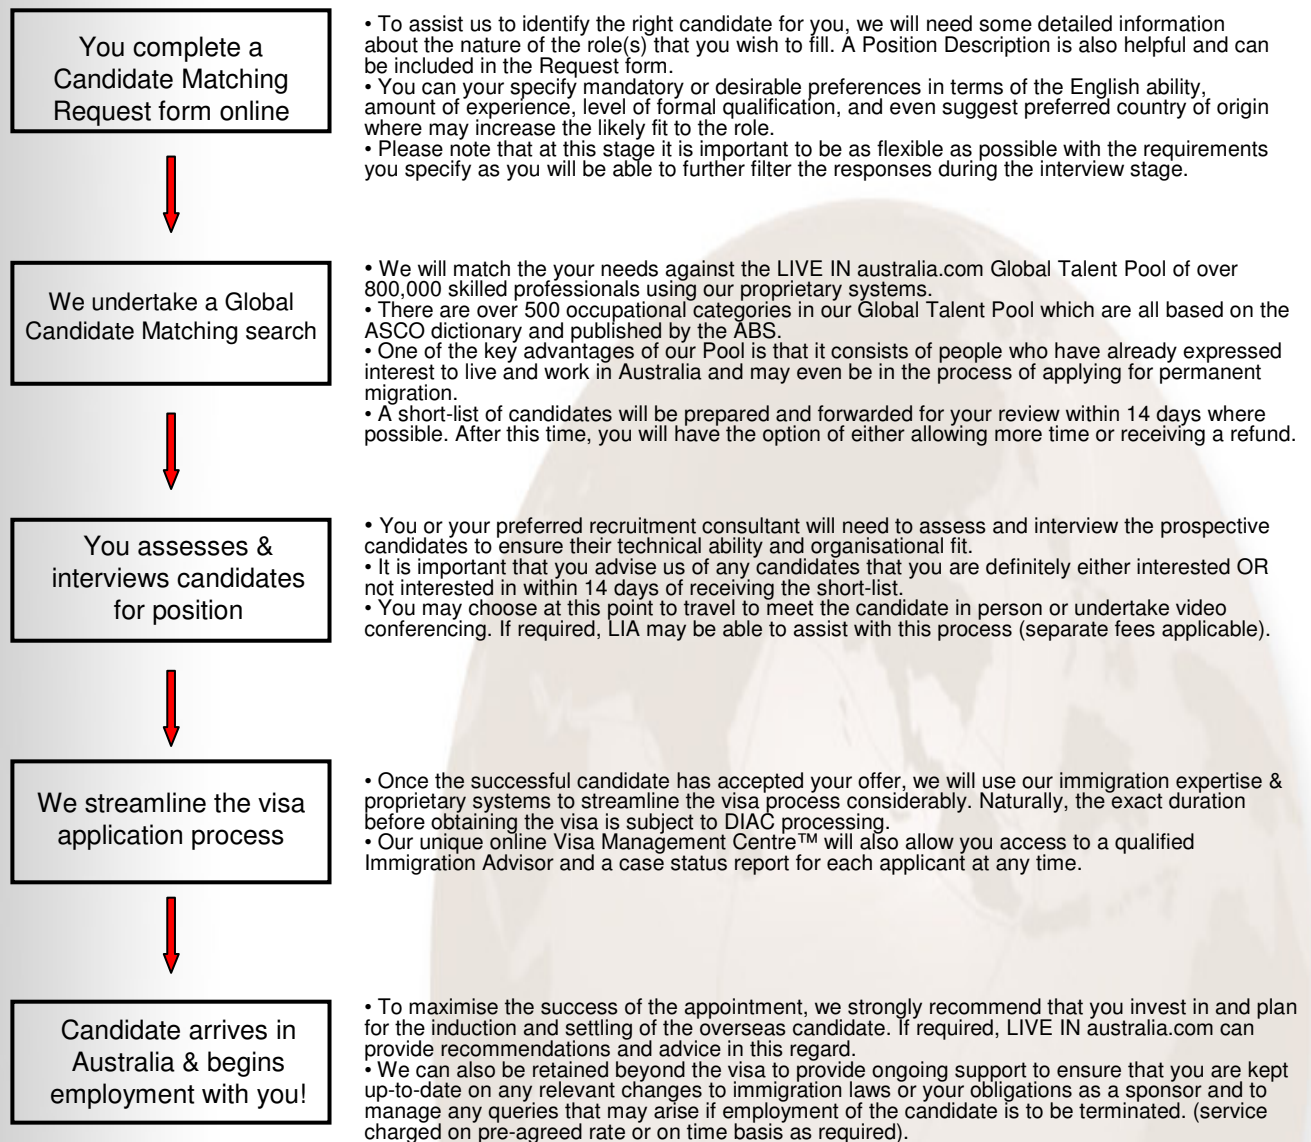

Your 'Skills Shortage' Solved With LIVE IN australia.com® Global Candidate Matching™

Once you have established an account with LIVE IN australia.com, the process of initiating a new Candidate Matching request or gaining immigration assistance is as simple as logging in online, 24/7.